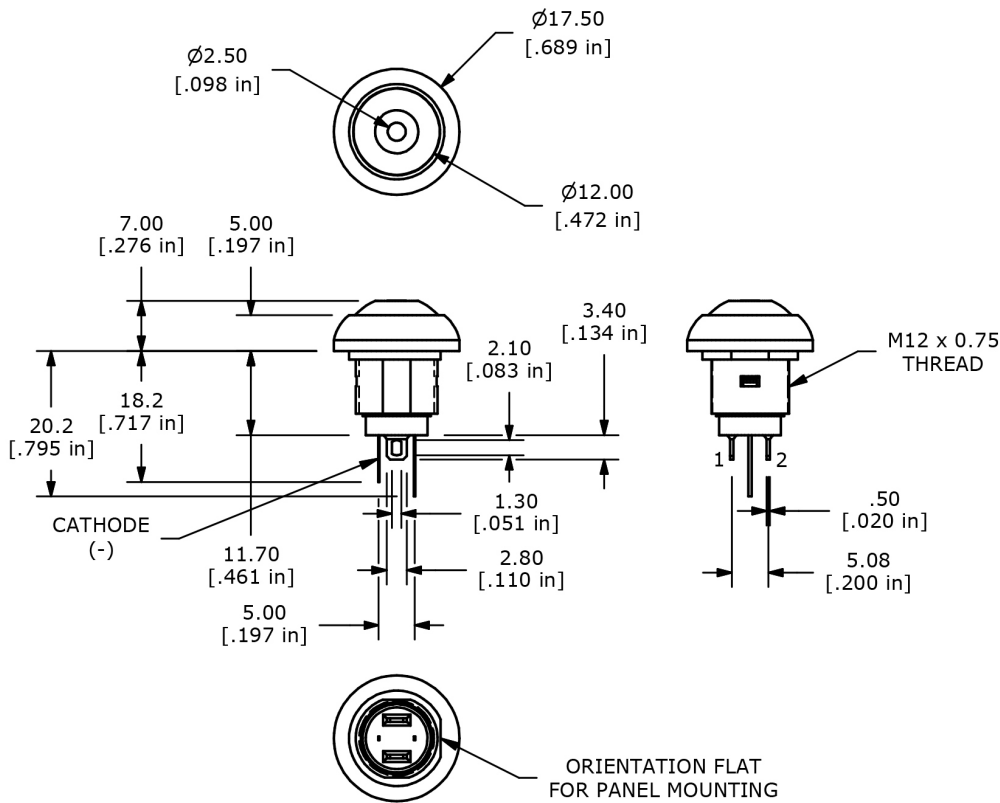

RP8100 SERIES PUSHBUTTON SWITCH

RP8100 w/ LED B2 BUSHING