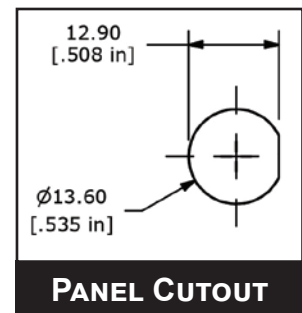

## RP8100 w/o LED B1 BUSHING

ANTI-VANDAL SWITCHES  
DETECTOR SWITCHES  
DIP SWITCHES  
KEYLOCK SWITCHES  
NAVIGATION SWITCHES  
PUSHBUTTON SWITCHES  
ROCKER SWITCHES  
ROTARY SWITCHES  
SLIDE SWITCHES  
SNAP ACTION SWITCHES  
TACTILE SWITCHES  
TOGGLE SWITCHES  
CAP OPTIONS