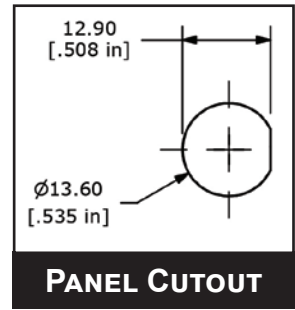

## RP8100 w/o LED B1 BUSHING

ANTI-VANDAL SWITCHES  
DETECTOR SWITCHES  
DIP SWITCHES  
KEYLOCK SWITCHES  
NAVIGATION SWITCHES  
PUSHBUTTON SWITCHES  
ROCKER SWITCHES  
ROTARY SWITCHES  
SLIDE SWITCHES  
SNAP ACTION SWITCHES  
TACTILE SWITCHES  
TOGGLE SWITCHES  
CAP OPTIONS