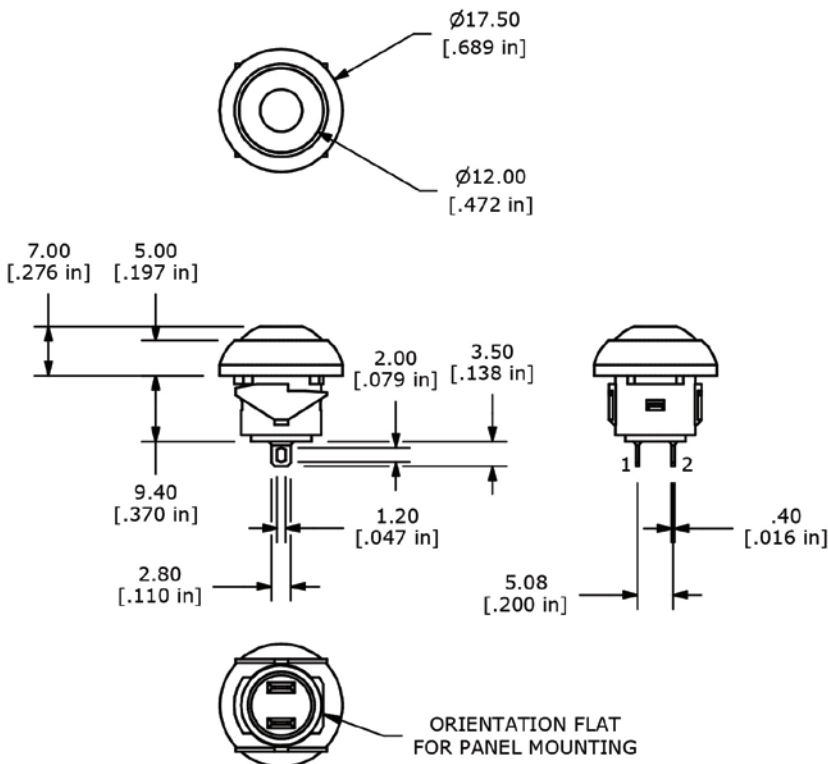

RP8100 w/o LED B1 BUSHING

ANTI-VANDAL SWITCHES
DETECTOR SWITCHES
DIP SWITCHES
KEYLOCK SWITCHES
NAVIGATION SWITCHES
PUSHBUTTON SWITCHES
ROCKER SWITCHES
ROTARY SWITCHES
SLIDE SWITCHES
SNAP ACTION SWITCHES
TACTILE SWITCHES
TOGGLE SWITCHES
CAP OPTIONS