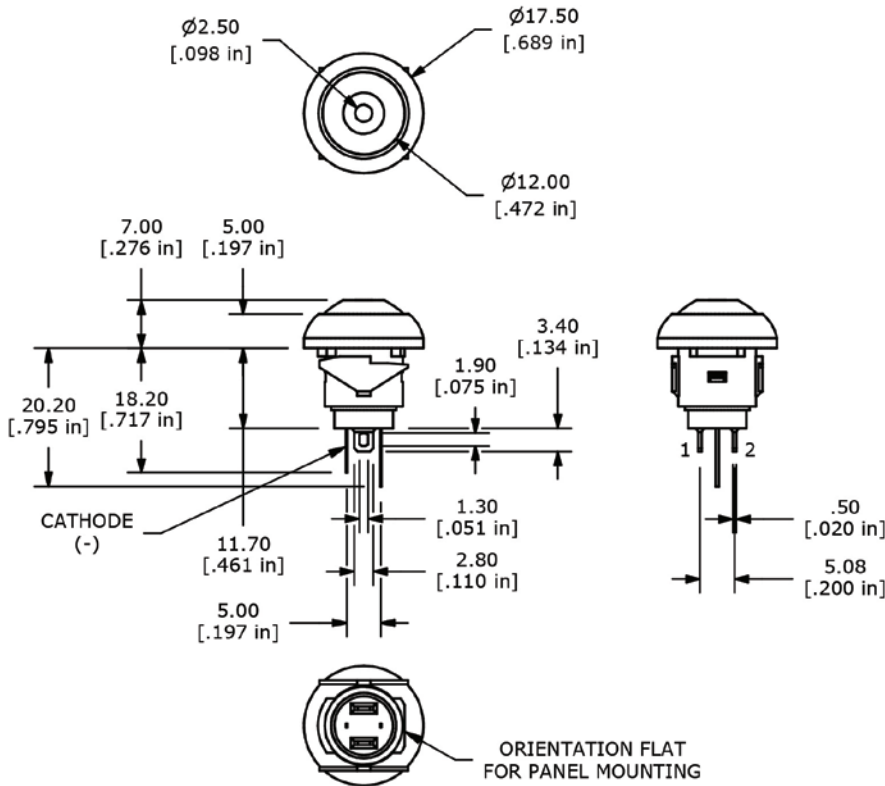

RP8100 SERIES PUSHBUTTON SWITCH

RP8100 w/LED B1 BUSHING