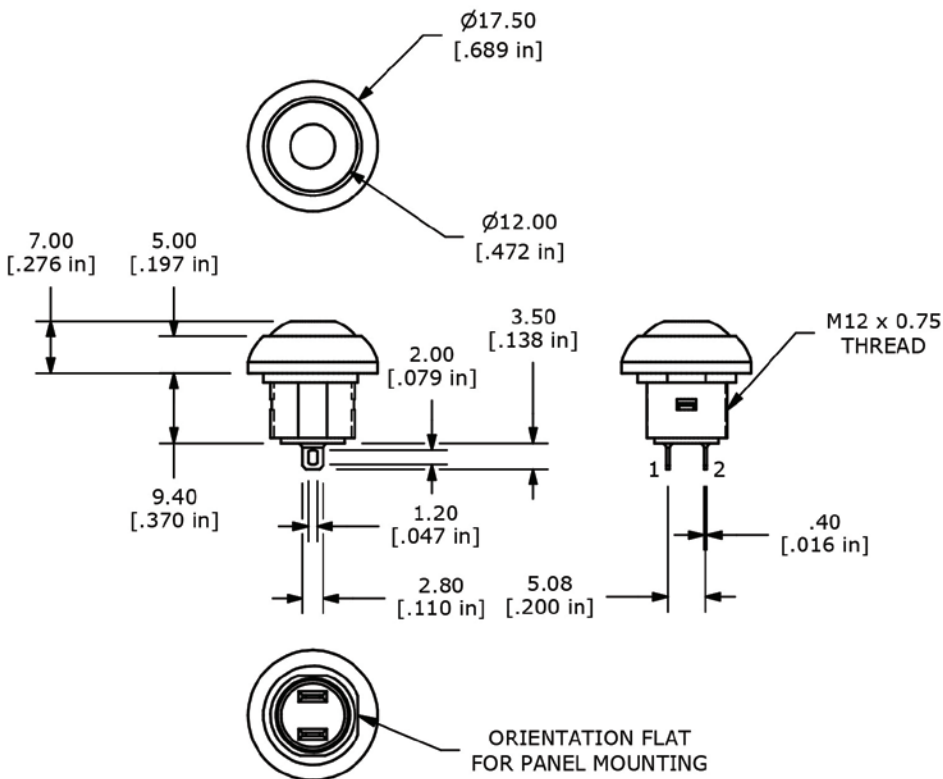

RP8100 w/o LED B2 BUSHING