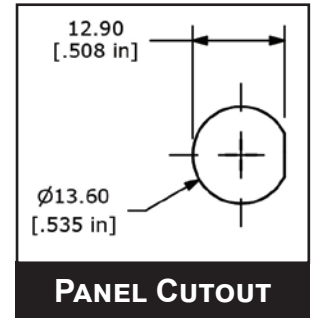

RP8100 SERIES PUSHBUTTON SWITCH

RP8100 w/ LED B2 BUSHING