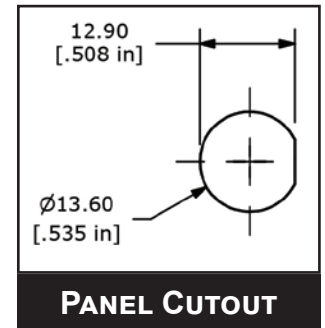

RP8100 w/o LED B2 BUSHING