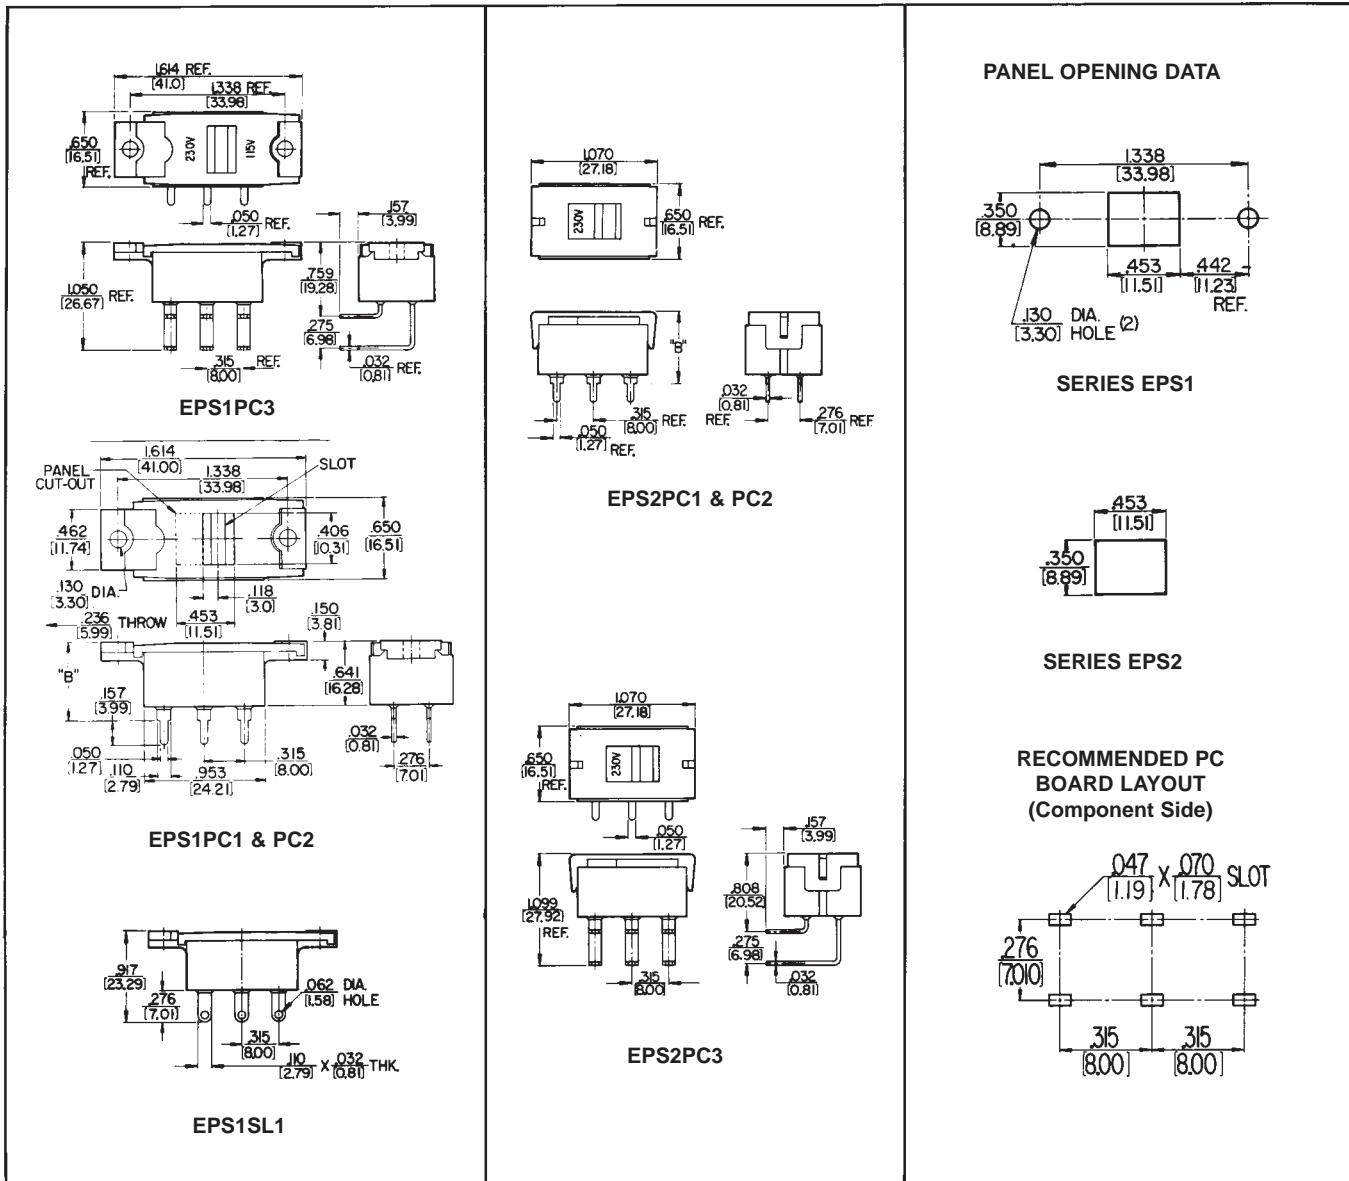

EUROPEAN LINE VOLTAGE SELECTOR SWITCHES

DIMENSIONS ARE FOR REFERENCE ONLY $\frac{\text{Inch}}{\text{(mm)}}$

NOTE: Contact your Switchcraft Representative for price and delivery.