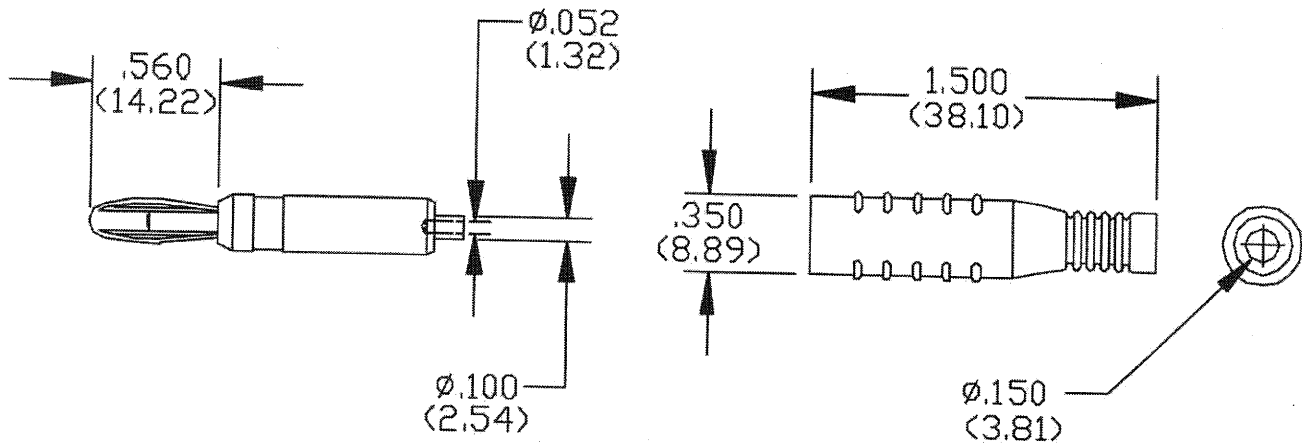

# MUELLER®

**MODEL: BU-P5169-\***

**Banana Plug (In-Line)**

## MATERIALS:

Body – Nickel Plated Brass

Insulator – Flexible PVC. Comes in -0 Black, -2 Red

For use with 18, 20 and 22 AWG wires. Can be soldered or crimped

## RATING:

15 Amps

Hands free testing to 5000 VDC max.

Temperature: -70°C to 50°C