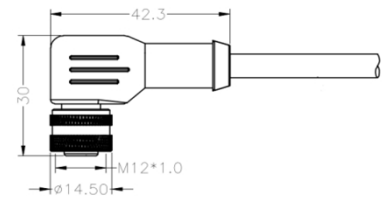

Part Number	Poles	Code	Termination	Lead Length	Cable Material
PXPPVC12RAF03ACL010PVC	03	A	Overmold Cable	1 M Lead Length	PVC
PXPTPU12RAF03ACL010PUR	03	A	Overmold Cable	1 M Lead Length	PUR
PXPPVC12RAF03ACL020PVC	03	A	Overmold Cable	2 M Lead Length	PVC
PXPTPU12RAF03ACL020PUR	03	A	Overmold Cable	2 M Lead Length	PUR
PXPPVC12RAF03ACL030PVC	03	A	Overmold Cable	3 M Lead Length	PVC
PXPTPU12RAF03ACL030PUR	03	A	Overmold Cable	3 M Lead Length	PUR
PXPPVC12RAF03ACL050PVC	03	A	Overmold Cable	5 M Lead Length	PVC
PXPTPU12RAF03ACL050PUR	03	A	Overmold Cable	5 M Lead Length	PUR
PXPPVC12RAF03ACL100PVC	03	A	Overmold Cable	10 M Lead Length	PVC
PXPTPU12RAF03ACL100PUR	03	A	Overmold Cable	10 M Lead Length	PUR
PXPPVC12RAF03ACL150PVC	03	A	Overmold Cable	15 M Lead Length	PVC
PXPTPU12RAF03ACL150PUR	03	A	Overmold Cable	15 M Lead Length	PUR
PXPPVC12RAF04ACL010PVC	04	A	Overmold Cable	1 M Lead Length	PVC
PXPTPU12RAF04ACL010PUR	04	A	Overmold Cable	1 M Lead Length	PUR
PXPPVC12RAF04ACL020PVC	04	A	Overmold Cable	2 M Lead Length	PVC
PXPTPU12RAF04ACL020PUR	04	A	Overmold Cable	2 M Lead Length	PUR
PXPPVC12RAF04ACL030PVC	04	A	Overmold Cable	3 M Lead Length	PVC
PXPTPU12RAF04ACL030PUR	04	A	Overmold Cable	3 M Lead Length	PUR
PXPPVC12RAF04ACL050PVC	04	A	Overmold Cable	5 M Lead Length	PVC
PXPTPU12RAF04ACL050PUR	04	A	Overmold Cable	5 M Lead Length	PUR
PXPPVC12RAF04ACL100PVC	04	A	Overmold Cable	10 M Lead Length	PVC
PXPTPU12RAF04ACL100PUR	04	A	Overmold Cable	10 M Lead Length	PUR
PXPPVC12RAF04ACL150PVC	04	A	Overmold Cable	15 M Lead Length	PVC
PXPTPU12RAF04ACL150PUR	04	A	Overmold Cable	15 M Lead Length	PUR
PXPPVC12RAF05ACL010PVC	05	A	Overmold Cable	1 M Lead Length	PVC
PXPTPU12RAF05ACL010PUR	05	A	Overmold Cable	1 M Lead Length	PUR
PXPPVC12RAF05ACL020PVC	05	A	Overmold Cable	2 M Lead Length	PVC
PXPTPU12RAF05ACL020PUR	05	A	Overmold Cable	2 M Lead Length	PUR
PXPPVC12RAF05ACL030PVC	05	A	Overmold Cable	3 M Lead Length	PVC
PXPTPU12RAF05ACL030PUR	05	A	Overmold Cable	3 M Lead Length	PUR
PXPPVC12RAF05ACL050PVC	05	A	Overmold Cable	5 M Lead Length	PVC
PXPTPU12RAF05ACL050PUR	05	A	Overmold Cable	5 M Lead Length	PUR
PXPPVC12RAF05ACL100PVC	05	A	Overmold Cable	10 M Lead Length	PVC
PXPTPU12RAF05ACL100PUR	05	A	Overmold Cable	10 M Lead Length	PUR
PXPPVC12RAF05ACL150PVC	05	A	Overmold Cable	15 M Lead Length	PVC
PXPTPU12RAF05ACL150PUR	05	A	Overmold Cable	15 M Lead Length	PUR
PXPPVC12RAF08ACL010PVC	08	A	Overmold Cable	1 M Lead Length	PVC
PXPTPU12RAF08ACL010PUR	08	A	Overmold Cable	1 M Lead Length	PUR