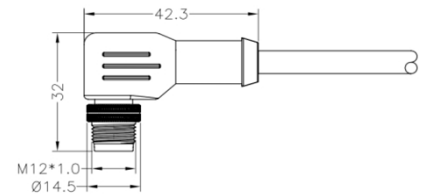

M12 Right Angled Male

PXPTPU12RAM
PXPPVC12RAM

- 3, 4, 5, 8 and 12 poles
- 1,2,3,5,10 & 15M cable options
- Overmold Flex Inline Body
- Mates with Flex Body & panel mount connectors

Part Number	Poles	Code	Termination	Lead Length	Cable Material
PXPPVC12RAM03ACL010PVC	03	A	Overmold Cable	1 M Lead Length	PVC
PXPTPU12RAM03ACL010PUR	03	A	Overmold Cable	1 M Lead Length	PUR
PXPPVC12RAM03ACL020PVC	03	A	Overmold Cable	2 M Lead Length	PVC
PXPTPU12RAM03ACL020PUR	03	A	Overmold Cable	2 M Lead Length	PUR
PXPPVC12RAM03ACL030PVC	03	A	Overmold Cable	3 M Lead Length	PVC
PXPTPU12RAM03ACL030PUR	03	A	Overmold Cable	3 M Lead Length	PUR
PXPPVC12RAM03ACL050PVC	03	A	Overmold Cable	5 M Lead Length	PVC
PXPTPU12RAM03ACL050PUR	03	A	Overmold Cable	5 M Lead Length	PUR
PXPPVC12RAM03ACL100PVC	03	A	Overmold Cable	10 M Lead Length	PVC
PXPTPU12RAM03ACL100PUR	03	A	Overmold Cable	10 M Lead Length	PUR
PXPPVC12RAM03ACL150PVC	03	A	Overmold Cable	15 M Lead Length	PVC
PXPTPU12RAM03ACL150PUR	03	A	Overmold Cable	15 M Lead Length	PUR
PXPPVC12RAM04ACL010PVC	04	A	Overmold Cable	1 M Lead Length	PVC
PXPTPU12RAM04ACL010PUR	04	A	Overmold Cable	1 M Lead Length	PUR
PXPPVC12RAM04ACL020PVC	04	A	Overmold Cable	2 M Lead Length	PVC
PXPTPU12RAM04ACL020PUR	04	A	Overmold Cable	2 M Lead Length	PUR
PXPPVC12RAM04ACL030PVC	04	A	Overmold Cable	3 M Lead Length	PVC
PXPTPU12RAM04ACL030PUR	04	A	Overmold Cable	3 M Lead Length	PUR
PXPPVC12RAM04ACL050PVC	04	A	Overmold Cable	5 M Lead Length	PVC
PXPTPU12RAM04ACL050PUR	04	A	Overmold Cable	5 M Lead Length	PUR
PXPPVC12RAM04ACL100PVC	04	A	Overmold Cable	10 M Lead Length	PVC
PXPTPU12RAM04ACL100PUR	04	A	Overmold Cable	10 M Lead Length	PUR
PXPPVC12RAM04ACL150PVC	04	A	Overmold Cable	15 M Lead Length	PVC
PXPTPU12RAM04ACL150PUR	04	A	Overmold Cable	15 M Lead Length	PUR
PXPPVC12RAM05ACL010PVC	05	A	Overmold Cable	1 M Lead Length	PVC
PXPTPU12RAM05ACL010PUR	05	A	Overmold Cable	1 M Lead Length	PUR
PXPPVC12RAM05ACL020PVC	05	A	Overmold Cable	2 M Lead Length	PVC
PXPTPU12RAM05ACL020PUR	05	A	Overmold Cable	2 M Lead Length	PUR
PXPPVC12RAM05ACL030PVC	05	A	Overmold Cable	3 M Lead Length	PVC
PXPTPU12RAM05ACL030PUR	05	A	Overmold Cable	3 M Lead Length	PUR
PXPPVC12RAM05ACL050PVC	05	A	Overmold Cable	5 M Lead Length	PVC
PXPTPU12RAM05ACL050PUR	05	A	Overmold Cable	5 M Lead Length	PUR
PXPPVC12RAM05ACL100PVC	05	A	Overmold Cable	10 M Lead Length	PVC
PXPTPU12RAM05ACL100PUR	05	A	Overmold Cable	10 M Lead Length	PUR
PXPPVC12RAM05ACL150PVC	05	A	Overmold Cable	15 M Lead Length	PVC
PXPTPU12RAM05ACL150PUR	05	A	Overmold Cable	15 M Lead Length	PUR
PXPPVC12RAM08ACL010PVC	08	A	Overmold Cable	1 M Lead Length	PVC
PXPTPU12RAM08ACL010PUR	08	A	Overmold Cable	1 M Lead Length	PUR