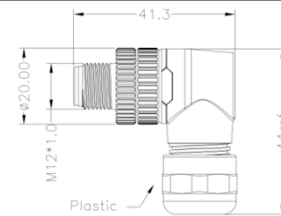

M12 Flex Inline Body Male

PXPPAM12FIM

- 3, 4, 5 and 8 poles
- Screw termination
- Plastic Flex Inline Body
- Mates with Flex body and panel mount connectors

Part Number	Poles	Code	Termination
PXPPAM12FIM03ASTPG9	03	A	Screw Terminal
PXPPAM12FIM04ASTPG9	04	A	Screw Terminal
PXPPAM12FIM05ASTPG9	05	A	Screw Terminal
PXPPAM12FIM08ASTPG9	08	A	Screw Terminal

M12 Flex Body Female

PXPPAM12FBF

- 3, 4, 5 and 8 poles
- Screw termination
- Plastic Flex Body
- Mates with Flex Inline Body and panel mount connectors

Part Number	Poles	Code	Termination
PXPPAM12FBF03ASTPG9	03	A	Screw Terminal
PXPPAM12FBF04ASTPG9	04	A	Screw Terminal
PXPPAM12FBF05ASTPG9	05	A	Screw Terminal
PXPPAM12FBF08ASTPG9	08	A	Screw Terminal

M12 Right Angled Male

PXPPAM12RAM

- 3, 4, 5 and 8 poles
- Screw termination
- Plastic Flex Inline Body
- Mates with Flex Body and panel mount connectors

Part Number	Poles	Code	Termination
PXPPAM12RAM03ASTPG9	03	A	Screw Terminal
PXPPAM12RAM04ASTPG9	04	A	Screw Terminal
PXPPAM12RAM05ASTPG9	05	A	Screw Terminal
PXPPAM12RAM08ASTPG9	08	A	Screw Terminal