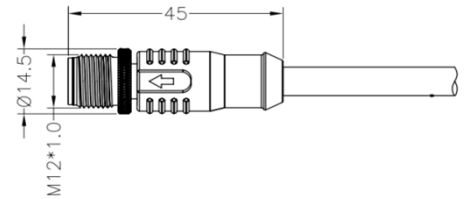

Part Number	Poles	Code	Termination	Lead Length	Cable Material
PXPPVC12FIM03ACL010PVC	03	A	Overmold Cable	1 M Lead Length	PVC
PXPTPU12FIM03ACL010PUR	03	A	Overmold Cable	1 M Lead Length	PUR
PXPPVC12FIM03ACL020PVC	03	A	Overmold Cable	2 M Lead Length	PVC
PXPTPU12FIM03ACL020PUR	03	A	Overmold Cable	2 M Lead Length	PUR
PXPPVC12FIM03ACL030PVC	03	A	Overmold Cable	3 M Lead Length	PVC
PXPTPU12FIM03ACL030PUR	03	A	Overmold Cable	3 M Lead Length	PUR
PXPPVC12FIM03ACL050PVC	03	A	Overmold Cable	5 M Lead Length	PVC
PXPTPU12FIM03ACL050PUR	03	A	Overmold Cable	5 M Lead Length	PUR
PXPPVC12FIM03ACL100PVC	03	A	Overmold Cable	10 M Lead Length	PVC
PXPTPU12FIM03ACL100PUR	03	A	Overmold Cable	10 M Lead Length	PUR
PXPPVC12FIM03ACL150PVC	03	A	Overmold Cable	15 M Lead Length	PVC
PXPTPU12FIM03ACL150PUR	03	A	Overmold Cable	15 M Lead Length	PUR
PXPPVC12FIM04ACL010PVC	04	A	Overmold Cable	1 M Lead Length	PVC
PXPTPU12FIM04ACL010PUR	04	A	Overmold Cable	1 M Lead Length	PUR
PXPPVC12FIM04ACL020PVC	04	A	Overmold Cable	2 M Lead Length	PVC
PXPTPU12FIM04ACL020PUR	04	A	Overmold Cable	2 M Lead Length	PUR
PXPPVC12FIM04ACL030PVC	04	A	Overmold Cable	3 M Lead Length	PVC
PXPTPU12FIM04ACL030PUR	04	A	Overmold Cable	3 M Lead Length	PUR
PXPPVC12FIM04ACL050PVC	04	A	Overmold Cable	5 M Lead Length	PVC
PXPTPU12FIM04ACL050PUR	04	A	Overmold Cable	5 M Lead Length	PUR
PXPPVC12FIM04ACL100PVC	04	A	Overmold Cable	10 M Lead Length	PVC
PXPTPU12FIM04ACL100PUR	04	A	Overmold Cable	10 M Lead Length	PUR
PXPPVC12FIM04ACL150PVC	04	A	Overmold Cable	15 M Lead Length	PVC
PXPTPU12FIM04ACL150PUR	04	A	Overmold Cable	15 M Lead Length	PUR
PXPPVC12FIM05ACL010PVC	05	A	Overmold Cable	1 M Lead Length	PVC
PXPTPU12FIM05ACL010PUR	05	A	Overmold Cable	1 M Lead Length	PUR
PXPPVC12FIM05ACL020PVC	05	A	Overmold Cable	2 M Lead Length	PVC
PXPTPU12FIM05ACL020PUR	05	A	Overmold Cable	2 M Lead Length	PUR
PXPPVC12FIM05ACL030PVC	05	A	Overmold Cable	3 M Lead Length	PVC
PXPTPU12FIM05ACL030PUR	05	A	Overmold Cable	3 M Lead Length	PUR
PXPPVC12FIM05ACL050PVC	05	A	Overmold Cable	5 M Lead Length	PVC
PXPTPU12FIM05ACL050PUR	05	A	Overmold Cable	5 M Lead Length	PUR
PXPPVC12FIM05ACL100PVC	05	A	Overmold Cable	10 M Lead Length	PVC
PXPTPU12FIM05ACL100PUR	05	A	Overmold Cable	10 M Lead Length	PUR
PXPPVC12FIM05ACL150PVC	05	A	Overmold Cable	15 M Lead Length	PVC
PXPTPU12FIM05ACL150PUR	05	A	Overmold Cable	15 M Lead Length	PUR
PXPPVC12FIM08ACL010PVC	08	A	Overmold Cable	1 M Lead Length	PVC
PXPTPU12FIM08ACL010PUR	08	A	Overmold Cable	1 M Lead Length	PUR