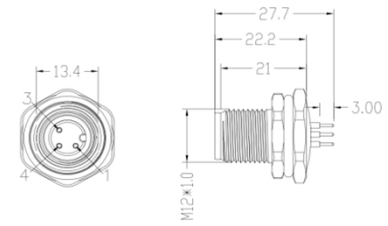

- 3, 4, 5, 8 and 12 poles
- PCB termination
- Different panel mounting options available
- Mates with Flex Body connectors

Part Number	Poles	Code	Termination	Mounting Nut
PXMBNI12RPM03APCPG9	03	A	PCB Terminal	PG9 Mounting / Gland Nut Thread
PXMBNI12RPM04APCPG9	04	A	PCB Terminal	PG9 Mounting / Gland Nut Thread
PXMBNI12RPM05APCPG9	05	A	PCB Terminal	PG9 Mounting / Gland Nut Thread
PXMBNI12RPM08APCPG9	08	A	PCB Terminal	PG9 Mounting / Gland Nut Thread
PXMBNI12RPM12APCPG9	12	A	PCB Terminal	PG9 Mounting / Gland Nut Thread
PXMBNI12RPM05BPCPG9	05	B	PCB Terminal	PG9 Mounting / Gland Nut Thread
PXMBNI12RPM04DPCPG9	04	D	PCB Terminal	PG9 Mounting / Gland Nut Thread
PXMBNI12RPM03APCM16	03	A	PCB Terminal	M16 Mounting / Gland Nut Thread
PXMBNI12RPM04APCM16	04	A	PCB Terminal	M16 Mounting / Gland Nut Thread
PXMBNI12RPM05APCM16	05	A	PCB Terminal	M16 Mounting / Gland Nut Thread
PXMBNI12RPM08APCM16	08	A	PCB Terminal	M16 Mounting / Gland Nut Thread
PXMBNI12RPM12APCM16	12	A	PCB Terminal	M16 Mounting / Gland Nut Thread
PXMBNI12RPM05BPCM16	05	B	PCB Terminal	M16 Mounting / Gland Nut Thread
PXMBNI12RPM04DPCM16	04	D	PCB Terminal	M16 Mounting / Gland Nut Thread
PXMBNI12RPM03APCM12	03	A	PCB Terminal	M12 Mounting / Gland Nut Thread
PXMBNI12RPM04APCM12	04	A	PCB Terminal	M12 Mounting / Gland Nut Thread
PXMBNI12RPM05APCM12	05	A	PCB Terminal	M12 Mounting / Gland Nut Thread
PXMBNI12RPM08APCM12	08	A	PCB Terminal	M12 Mounting / Gland Nut Thread
PXMBNI12RPM12APCM12	12	A	PCB Terminal	M12 Mounting / Gland Nut Thread
PXMBNI12RPM05BPCM12	05	B	PCB Terminal	M12 Mounting / Gland Nut Thread
PXMBNI12RPM04DPCM12	04	D	PCB Terminal	M12 Mounting / Gland Nut Thread