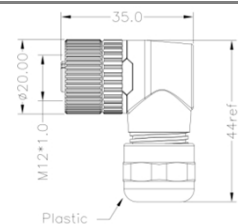

M12 Flex Body Female

PXPPAM12FBF

- 3, 4, 5 and 8 poles
- Screw termination
- Plastic Flex Body
- Mates with Flex Inline Body and panel mount connectors

Part Number	Poles	Code	Termination
PXPPAM12FBF03ASTPG9	03	A	Screw Terminal
PXPPAM12FBF04ASTPG9	04	A	Screw Terminal
PXPPAM12FBF05ASTPG9	05	A	Screw Terminal
PXPPAM12FBF08ASTPG9	08	A	Screw Terminal

M12 Right Angled Male

PXPPAM12RAM

- 3, 4, 5 and 8 poles
- Screw termination
- Plastic Flex Inline Body
- Mates with Flex Body and panel mount connectors

Part Number	Poles	Code	Termination
PXPPAM12RAM03ASTPG9	03	A	Screw Terminal
PXPPAM12RAM04ASTPG9	04	A	Screw Terminal
PXPPAM12RAM05ASTPG9	05	A	Screw Terminal
PXPPAM12RAM08ASTPG9	08	A	Screw Terminal

M12 Right Angled Female

PXPPAM12RAF

- 3, 4, 5 and 8 poles
- Screw termination
- Plastic Flex Body
- Mates with Flex Inline Body and panel mount connectors

Part Number	Poles	Code	Termination
PXPPAM12RAF03ASTPG9	03	A	Screw Terminal
PXPPAM12RAF04ASTPG9	04	A	Screw Terminal
PXPPAM12RAF05ASTPG9	05	A	Screw Terminal
PXPPAM12RAF08ASTPG9	08	A	Screw Terminal