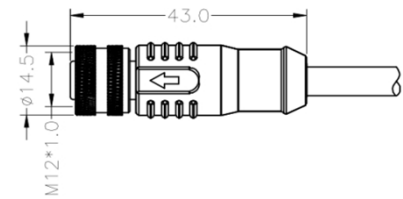

Part Number	Poles	Code	Termination	Lead Length	Cable Material
PXPPVC12FBF03ACL010PVC	03	A	Overmold Cable	1 M Lead Length	PVC
PXPTPU12FBF03ACL010PUR	03	A	Overmold Cable	1 M Lead Length	PUR
PXPPVC12FBF03ACL020PVC	03	A	Overmold Cable	2 M Lead Length	PVC
PXPTPU12FBF03ACL020PUR	03	A	Overmold Cable	2 M Lead Length	PUR
PXPPVC12FBF03ACL030PVC	03	A	Overmold Cable	3 M Lead Length	PVC
PXPTPU12FBF03ACL030PUR	03	A	Overmold Cable	3 M Lead Length	PUR
PXPPVC12FBF03ACL050PVC	03	A	Overmold Cable	5 M Lead Length	PVC
PXPTPU12FBF03ACL050PUR	03	A	Overmold Cable	5 M Lead Length	PUR
PXPPVC12FBF03ACL100PVC	03	A	Overmold Cable	10 M Lead Length	PVC
PXPTPU12FBF03ACL100PUR	03	A	Overmold Cable	10 M Lead Length	PUR
PXPPVC12FBF03ACL150PVC	03	A	Overmold Cable	15 M Lead Length	PVC
PXPTPU12FBF03ACL150PUR	03	A	Overmold Cable	15 M Lead Length	PUR
PXPPVC12FBF04ACL010PVC	04	A	Overmold Cable	1 M Lead Length	PVC
PXPTPU12FBF04ACL010PUR	04	A	Overmold Cable	1 M Lead Length	PUR
PXPPVC12FBF04ACL020PVC	04	A	Overmold Cable	2 M Lead Length	PVC
PXPTPU12FBF04ACL020PUR	04	A	Overmold Cable	2 M Lead Length	PUR
PXPPVC12FBF04ACL030PVC	04	A	Overmold Cable	3 M Lead Length	PVC
PXPTPU12FBF04ACL030PUR	04	A	Overmold Cable	3 M Lead Length	PUR
PXPPVC12FBF04ACL050PVC	04	A	Overmold Cable	5 M Lead Length	PVC
PXPTPU12FBF04ACL050PUR	04	A	Overmold Cable	5 M Lead Length	PUR
PXPPVC12FBF04ACL100PVC	04	A	Overmold Cable	10 M Lead Length	PVC
PXPTPU12FBF04ACL100PUR	04	A	Overmold Cable	10 M Lead Length	PUR
PXPPVC12FBF04ACL150PVC	04	A	Overmold Cable	15 M Lead Length	PVC
PXPTPU12FBF04ACL150PUR	04	A	Overmold Cable	15 M Lead Length	PUR
PXPPVC12FBF05ACL010PVC	05	A	Overmold Cable	1 M Lead Length	PVC
PXPTPU12FBF05ACL010PUR	05	A	Overmold Cable	1 M Lead Length	PUR
PXPPVC12FBF05ACL020PVC	05	A	Overmold Cable	2 M Lead Length	PVC
PXPTPU12FBF05ACL020PUR	05	A	Overmold Cable	2 M Lead Length	PUR
PXPPVC12FBF05ACL030PVC	05	A	Overmold Cable	3 M Lead Length	PVC
PXPTPU12FBF05ACL030PUR	05	A	Overmold Cable	3 M Lead Length	PUR
PXPPVC12FBF05ACL050PVC	05	A	Overmold Cable	5 M Lead Length	PVC
PXPTPU12FBF05ACL050PUR	05	A	Overmold Cable	5 M Lead Length	PUR
PXPPVC12FBF05ACL100PVC	05	A	Overmold Cable	10 M Lead Length	PVC
PXPTPU12FBF05ACL100PUR	05	A	Overmold Cable	10 M Lead Length	PUR
PXPPVC12FBF05ACL150PVC	05	A	Overmold Cable	15 M Lead Length	PVC
PXPTPU12FBF05ACL150PUR	05	A	Overmold Cable	15 M Lead Length	PUR
PXPPVC12FBF08ACL010PVC	08	A	Overmold Cable	1 M Lead Length	PVC
PXPTPU12FBF08ACL010PUR	08	A	Overmold Cable	1 M Lead Length	PUR