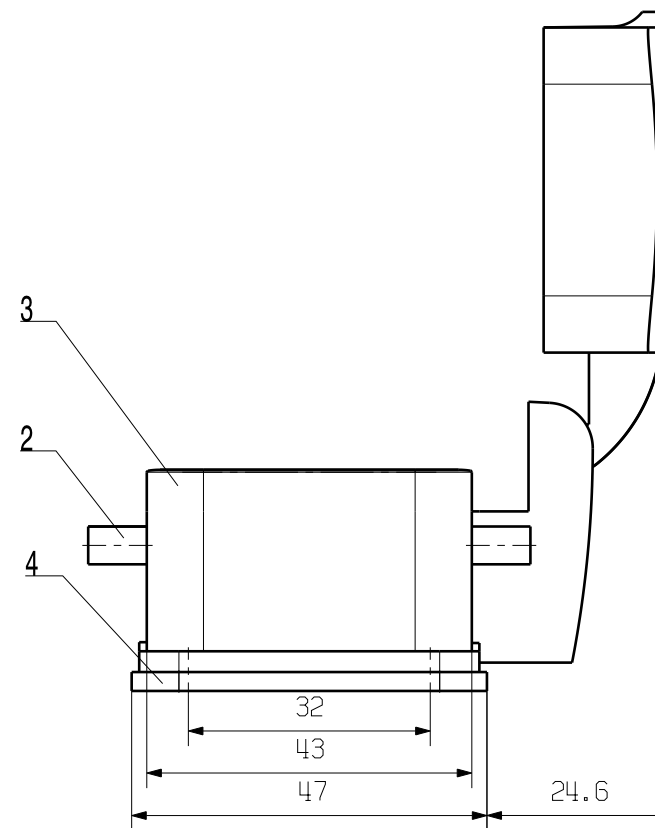

MASSE OHNE TOLERANZ SIND KEINE PRUEFMASSE
 DIMS. WITHOUT TOLERANCE ARE NOT CONTROL DIMS.

MOUNTAGEAUSSCHNITT
 MOUNTING CUT-OUT

M 1/2

5	COVER	ALUMINIUM WITH POWDER COATING
4	FLAT SEALING	NBR
3	SEALING	NBR
2	LOCKING BOLTS	STAINLESS STEEL
1	BULKHEAD HOUSING	ALUMINIUM WITH POWDER COATING
ROHSTOFF-NR. R.PART NO.	TYP PART NAME	WERKSTOFF MATERIAL

CAT.NO.: 121330000

MAX. NRN./NOS. ?		Weidmüller		DRAWING NO.	ISSUE NO.
MODIFICATION		DATE	NAME	HDC 24B ADBO ANBAUGEHAEUSE BULKHEAD HOUSING	
SCALE: 1/1	DRAWN	26.10.2005	YANG_A	PRODUCT FILE:	
SUPERSEDES:	CHECKED	31.10.2005	ZHANG_T		
SUPERSEDED BY:	APPROVED				