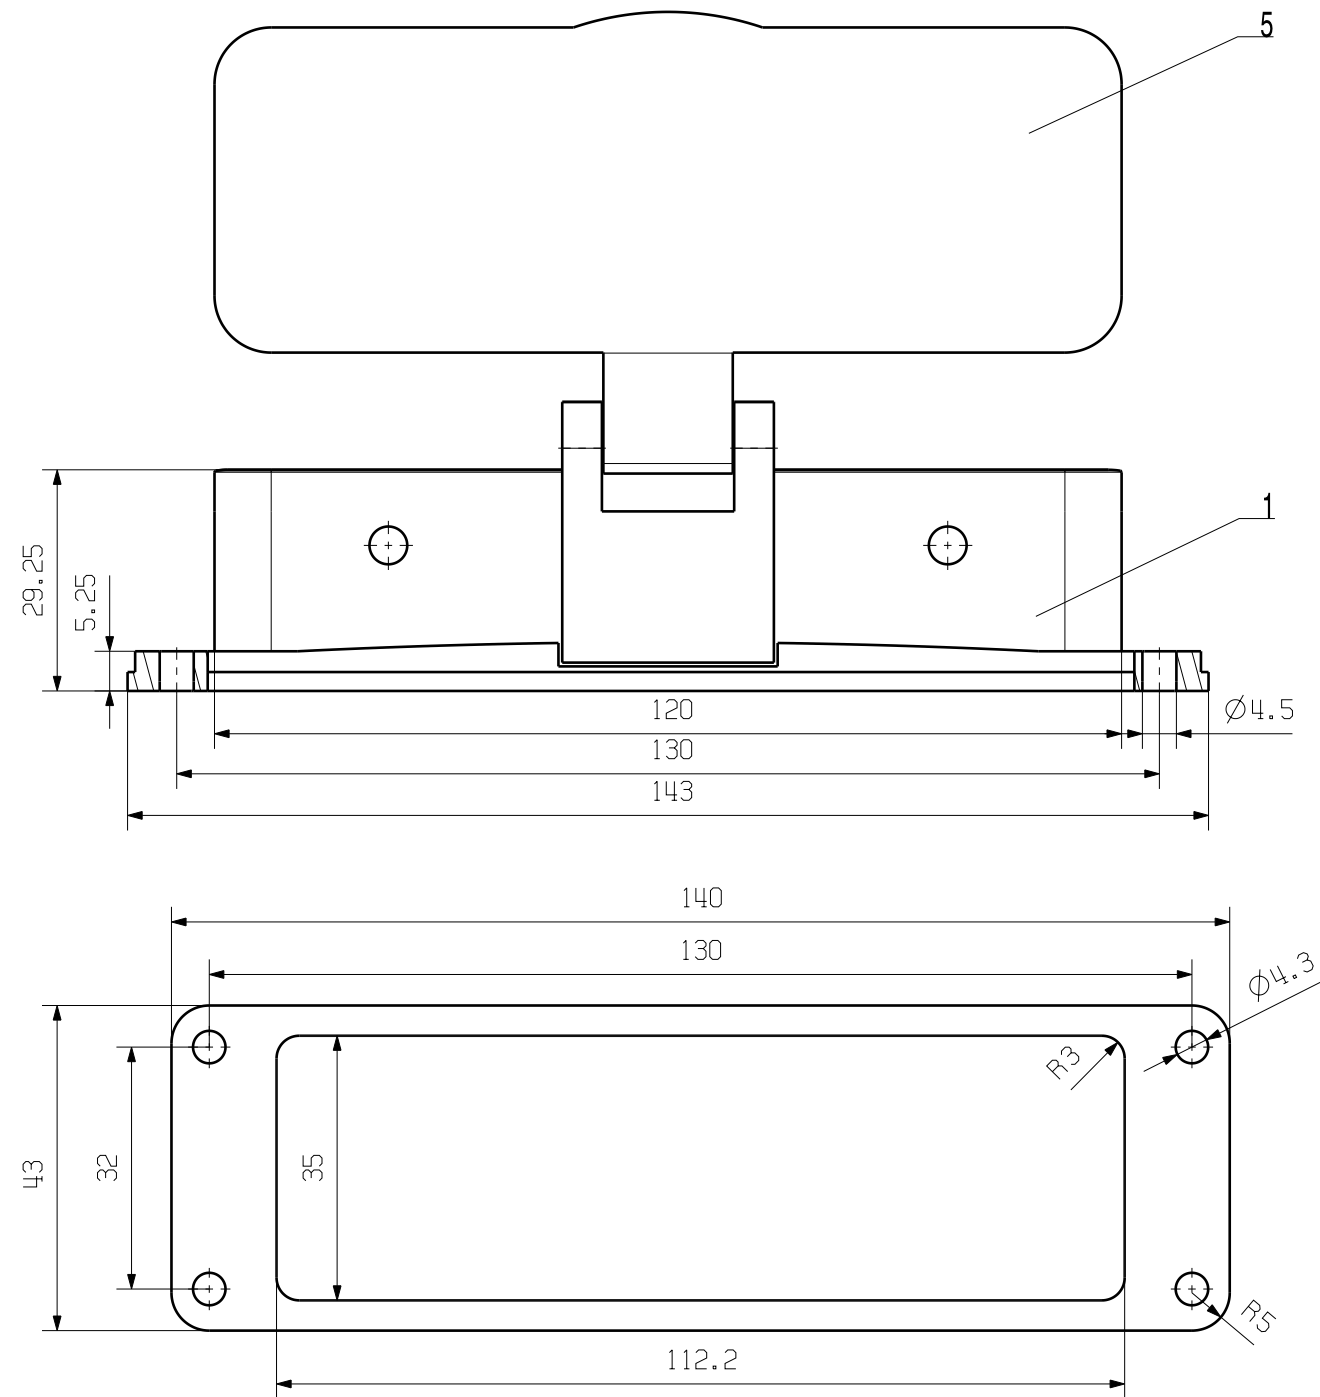

MASSE OHNE TOLERANZ SIND KEINE PRUEFMASSE
 DIMS. WITHOUT TOLERANCE ARE NOT CONTROL DIMS.

MOUNTAGEAUSSCHNITT
 MOUNTING CUT-OUT

M 1/2

5	COVER	ALUMINIUM WITH POWDER COATING
4	FLAT SEALING	NBR
3	SEALING	NBR
2	LOCKING BOLTS	STAINLESS STEEL
1	BULKHEAD HOUSING	ALUMINIUM WITH POWDER COATING
ROHSTOFF-NR. R.PART NO.	TYP PART NAME	WERKSTOFF MATERIAL

CAT.NO.: 121330000

MAX. NRN./NOS. ?		Weidmüller		DRAWING NO.	ISSUE NO.
MODIFICATION		DATE	NAME	HDC 24B ADBO ANBAUGEHAEUSE BULKHEAD HOUSING	
SCALE: 1/1	DRAWN	26.10.2005	YANG_A	PRODUCT FILE:	
SUPERSEDES:	CHECKED	31.10.2005	ZHANG_T		
SUPERSEDED BY:	APPROVED				