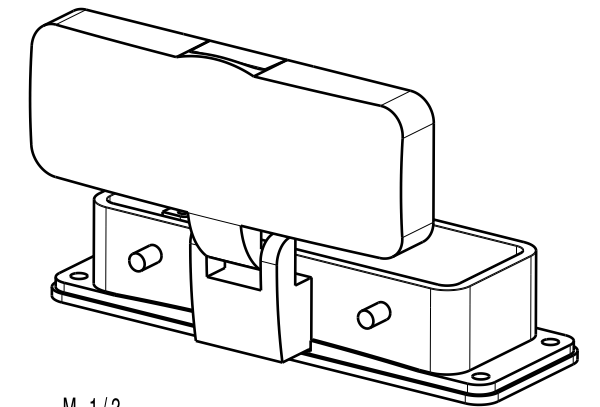

MASSE OHNE TOLERANZ SIND KEINE PRUEFMASSE
 DIMS. WITHOUT TOLERANCE ARE NOT CONTROL DIMS.

MOUNTAGEAUSSCHNITT
 MOUNTING CUT-OUT

M 1/2

5	COVER	ALUMINIUM WITH POWDER COATING
4	FLAT SEALING	NBR
3	SEALING	NBR
2	LOCKING BOLTS	STAINLESS STEEL
1	BULKHEAD HOUSING	ALUMINIUM WITH POWDER COATING
ROHSTOFF-NR. R.PART NO.	TYP PART NAME	WERKSTOFF MATERIAL

CAT.NO.: 121330000

MAX. NRN./NOS. ?		Weidmüller		DRAWING NO.	ISSUE NO.
MODIFICATION		DATE	NAME	HDC 24B ADBO ANBAUGEHAEUSE BULKHEAD HOUSING	
SCALE: 1/1	DRAWN	26.10.2005	YANG_A	PRODUCT FILE:	
SUPERSEDES:	CHECKED	31.10.2005	ZHANG_T		
SUPERSEDED BY:	APPROVED				