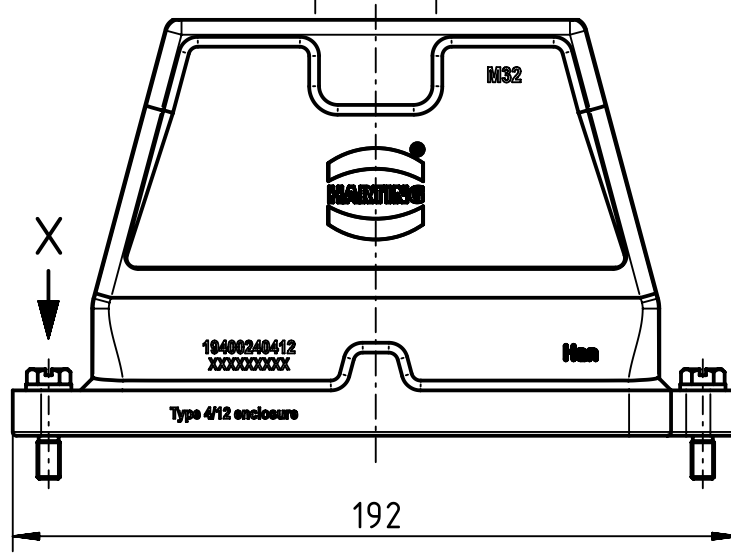

X (2:1)

M32x1,5

	All Dimensions in mm Original Size DIN A4		Scale 1:2	Free size tol.		Ref. Sub. TB 19 40 024 0412 v. 10.01.11		
		All rights reserved Department EL PD - DE		Created by FINKEV	Inspected by GERB	Standardisation TIEMANNA	Date 2015-11-13	State Final Release
HARTING Electric GmbH & Co. KG D-32339 Espelkamp				Title Han 24 HPR Hood Top Entry M32 Screw Lock			Doc-Key / ECM-Nr. 100201948/UGD/004/B 500000094164	
				Type TB	Number 19 40 024 0412		Rev. B	Page 1/1