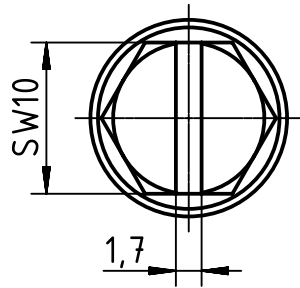

X (2:1)

M32x1,5

	All Dimensions in mm Original Size DIN A4		Scale 1:2	Free size tol.		Ref. Sub. TB 19 40 024 0412 v. 10.01.11		
		All rights reserved Department EL PD - DE		Created by FINKEV	Inspected by GERB	Standardisation TIEMANNA	Date 2015-11-13	State Final Release
HARTING Electric GmbH & Co. KG D-32339 Espelkamp				Title Han 24 HPR Hood Top Entry M32 Screw Lock			Doc-Key / ECM-Nr. 100201948/UGD/004/B 500000094164	
				Type TB	Number 19 40 024 0412		Rev. B	Page 1/1