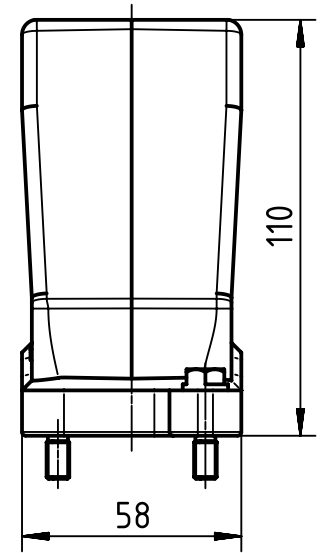

X (2:1)

M32x1,5

	All Dimensions in mm Original Size DIN A4		Scale 1:2	Free size tol.		Ref. Sub. TB 19 40 024 0412 v. 10.01.11		
		All rights reserved Department EL PD - DE		Created by FINKEV	Inspected by GERB	Standardisation TIEMANNA	Date 2015-11-13	State Final Release
HARTING Electric GmbH & Co. KG D-32339 Espelkamp				Title Han 24 HPR Hood Top Entry M32 Screw Lock			Doc-Key / ECM-Nr. 100201948/UGD/004/B 500000094164	
				Type TB	Number 19 40 024 0412		Rev. B	Page 1/1