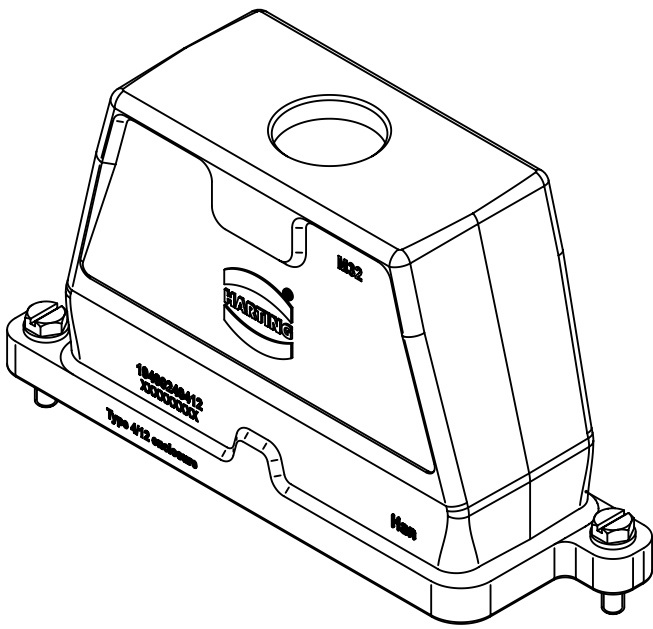

X (2:1)

M32x1,5

	All Dimensions in mm Original Size DIN A4		Scale 1:2	Free size tol.		Ref. Sub. TB 19 40 024 0412 v. 10.01.11		
		All rights reserved Department EL PD - DE		Created by FINKEV	Inspected by GERB	Standardisation TIEMANNA	Date 2015-11-13	State Final Release
HARTING Electric GmbH & Co. KG D-32339 Espelkamp				Title Han 24 HPR Hood Top Entry M32 Screw Lock			Doc-Key / ECM-Nr. 100201948/UGD/004/B 500000094164	
				Type TB	Number 19 40 024 0412		Rev. B	Page 1/1