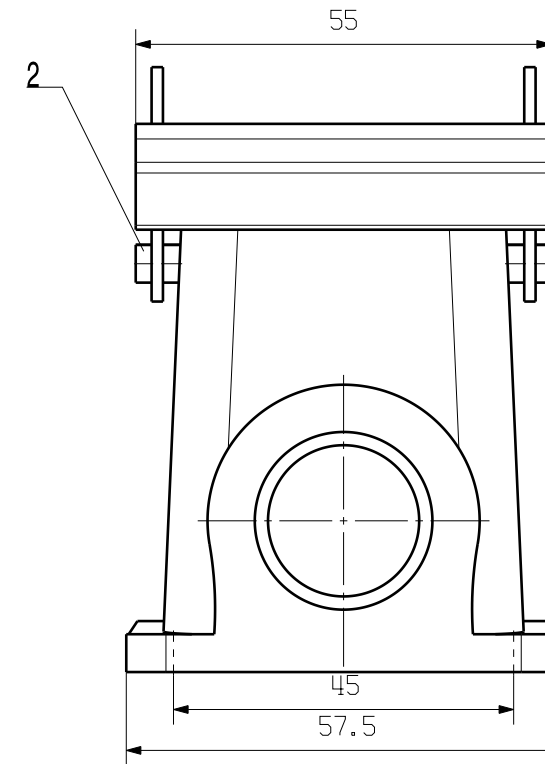

MASSE OHNE TOLERANZ SIND KEINE PRUEFMASSE
DIMS. WITHOUT TOLERANCE ARE NOT CONTROL DIMS.

4	SEALING	NBR
3	LOCKING	STAINLESS STEEL
2	LOCKING BOLTS	STAINLESS STEEL
1	BASE HOUSING	ALUMINIUM WITH POWDER COATING
ROHSTOFF-NR. R. PART NO.	TYP PART NAME	WERKSTOFF MATERIAL

CAT.NO.: 1787870000

MAX. NRN./NOS. ? 		Weidmüller		DRAWING NO. ISSUE NO.
MODIFICATION		DATE	NAME	HDC 24B SBU 2M25G SOCKELGEGEAUSE BASE HOUSING
SCALE: 1/1	DRAWN	21.10.2005	YANG_A	
SUPERSEDES:	CHECKED	31.10.2005	ZHANG_T	
SUPERSEDED BY:	APPROVED			
PRODUCT FILE:				

WEITERGABE SOWIE VERVIELFÄLTIGUNG DIESES DOKUMENTS, VERWERTUNG UND MITTEILUNG SEINES INHALTS SIND VERBOTEN, SOWEIT NICHT AUSDRUECKLICH GESTATTET.
ZUWIDERHANDLUNGEN VERPFLICHTEN ZU SCHADENERSATZ. ALLE RECHTE FUER DEN FALL DER PATENT-, GEBRAUCHSMUSTER- ODER GESCHMACKSMUSTEREINTRAGUNG VORBEHALTEN.
THE REPRODUCTION, DISTRIBUTION AND UTILIZATION OF THIS DOCUMENT AS WELL AS THE COMMUNICATION OF ITS CONTENTS TO OTHERS WITHOUT EXPLICIT AUTHORIZATION IS PROHIBITED.
OFFENDERS WILL BE HELD LIABLE FOR THE PAYMENT OF DAMAGES. ALL RIGHTS RESERVED IN THE EVENT OF THE GRANT OF A PATENT, UTILITY MODEL OR DESIGN.