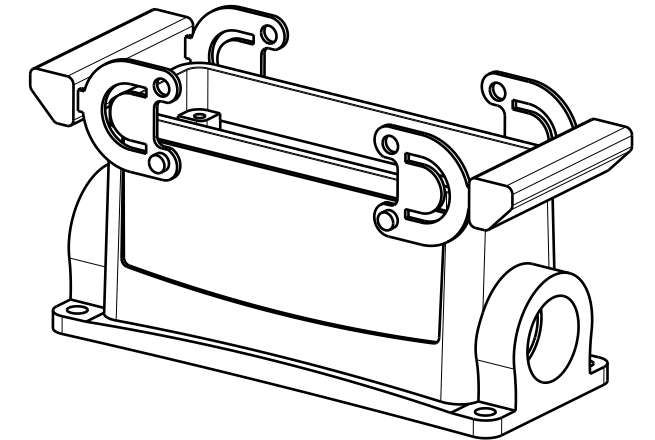

MASSE OHNE TOLERANZ SIND KEINE PRUEFMASSE
 DIMS. WITHOUT TOLERANCE ARE NOT CONTROL DIMS.

4	SEALING	NBR
3	LOCKING	STAINLESS STEEL
2	LOCKING BOLTS	STAINLESS STEEL
1	BASE HOUSING	ALUMINIUM WITH POWDER COATING
ROHSTOFF-NR. R. PART NO.	TYP PART NAME	WERKSTOFF MATERIAL

CAT.NO.: 1787870000

MAX. NRN./NOS. ? 		Weidmüller		DRAWING NO. ISSUE NO.
MODIFICATION		DATE	NAME	HDC 24B SBU 2M25G SOCKELGEGEAUSE BASE HOUSING
SCALE: 1/1	DRAWN	21.10.2005	YANG_A	
SUPERSEDES:	CHECKED	31.10.2005	ZHANG_T	
SUPERSEDED BY:	APPROVED			
PRODUCT FILE:				