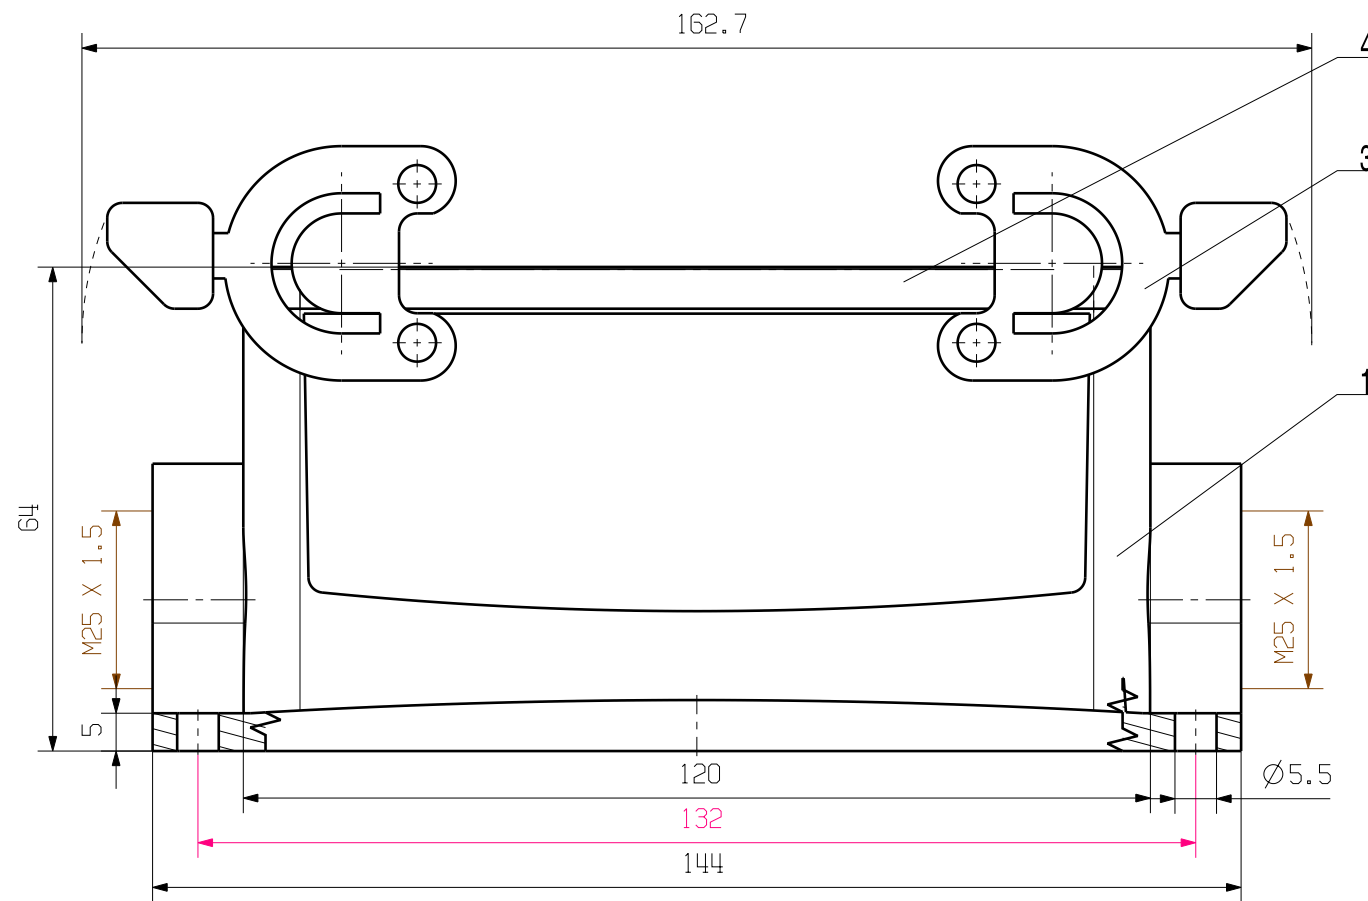

MASSE OHNE TOLERANZ SIND KEINE PRUEFMASSE
 DIMS. WITHOUT TOLERANCE ARE NOT CONTROL DIMS.

4	SEALING	NBR
3	LOCKING	STAINLESS STEEL
2	LOCKING BOLTS	STAINLESS STEEL
1	BASE HOUSING	ALUMINIUM WITH POWDER COATING
ROHSTOFF-NR. R. PART NO.	TYP PART NAME	WERKSTOFF MATERIAL

CAT.NO.: 1787870000

MAX. NRN./NOS. ? 		Weidmüller		DRAWING NO. ISSUE NO.
MODIFICATION		DATE	NAME	HDC 24B SBU 2M25G SOCKELGEGEAUSE BASE HOUSING
SCALE: 1/1	DRAWN	21.10.2005	YANG_A	
SUPERSEDES:	CHECKED	31.10.2005	ZHANG_T	
SUPERSEDED BY:	APPROVED			
PRODUCT FILE:				