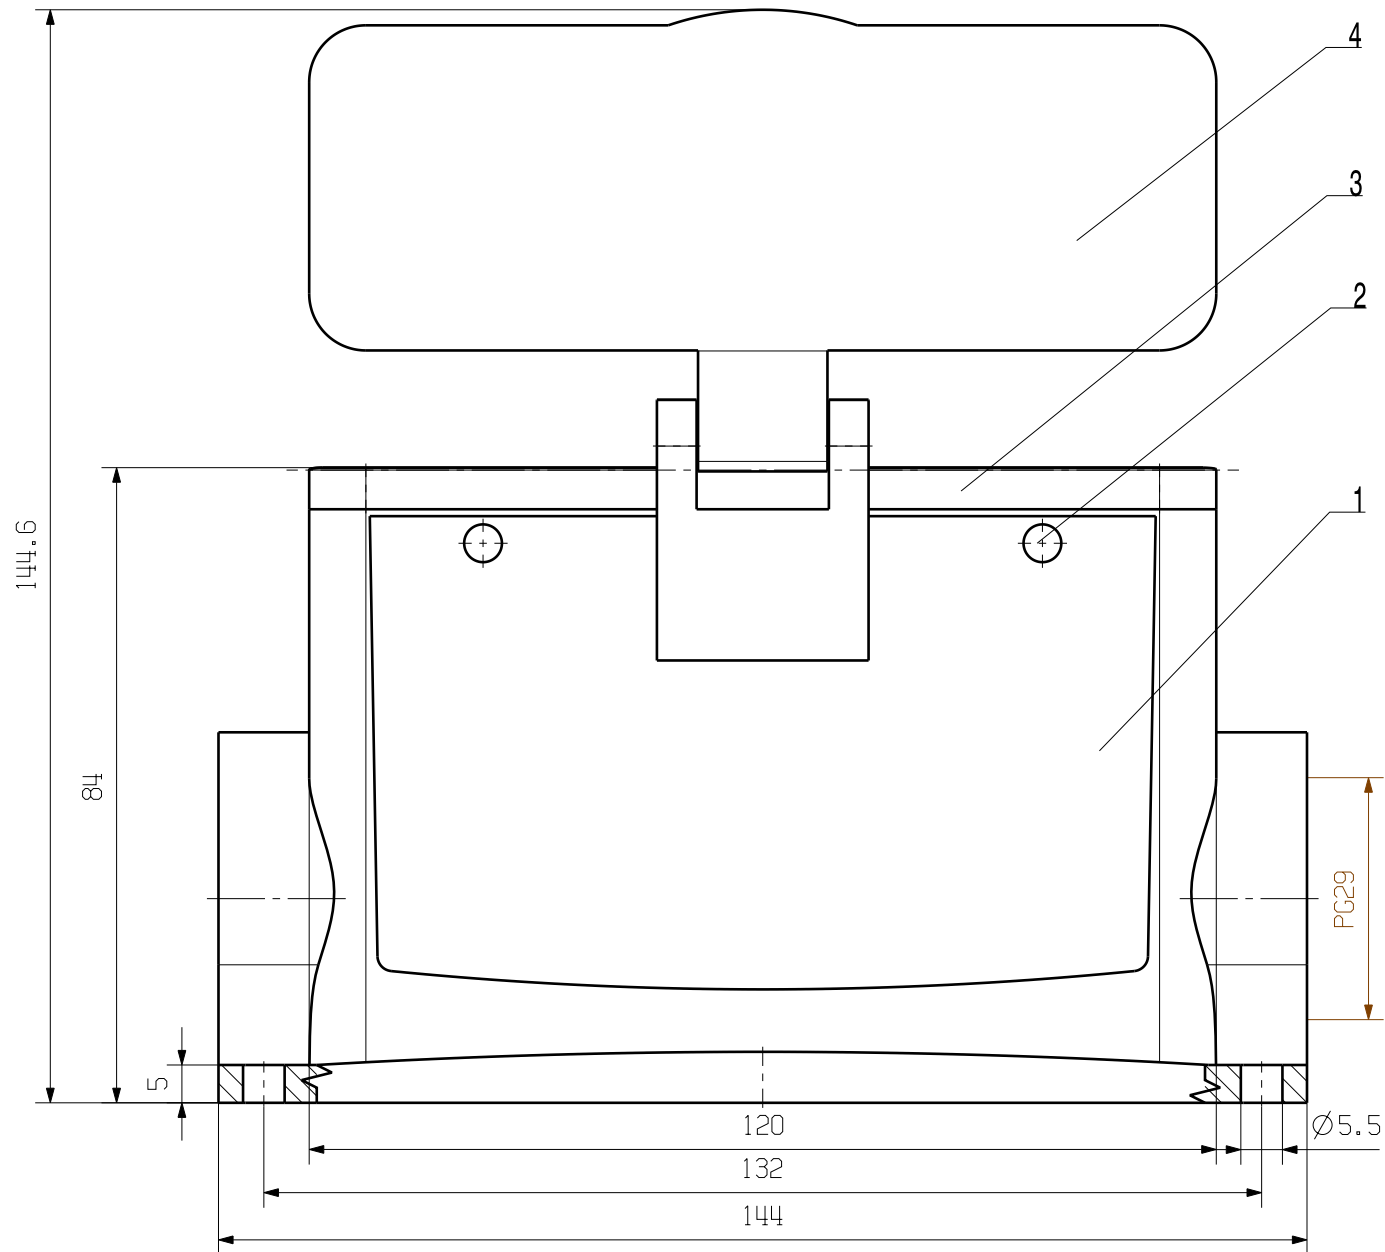

4	COVER	ALUMINIUM WITH POWDER COATING
3	SEALING	NBR
2	LOCKING BOLTS	STAINLESS STEEL
1	BASE HOUSING	ALUMINIUM WITH POWDER COATING
ROHSTOFF-NR. R.PART NO.	TYP PART NAME	WERKSTOFF MATERIAL

CAT.NO.: 1662280000

<p>SCALE: 1/1</p>				<p>HDC 64D SDBO 1PG29G SOCKELGEHAEUSE BASE HOUSING</p>	
<p>SUPERSEDES:</p>				<p>PRODUCT FILE:</p>	
<p>SUPERSEDED BY:</p>				<p>PRODUCT FILE:</p>	