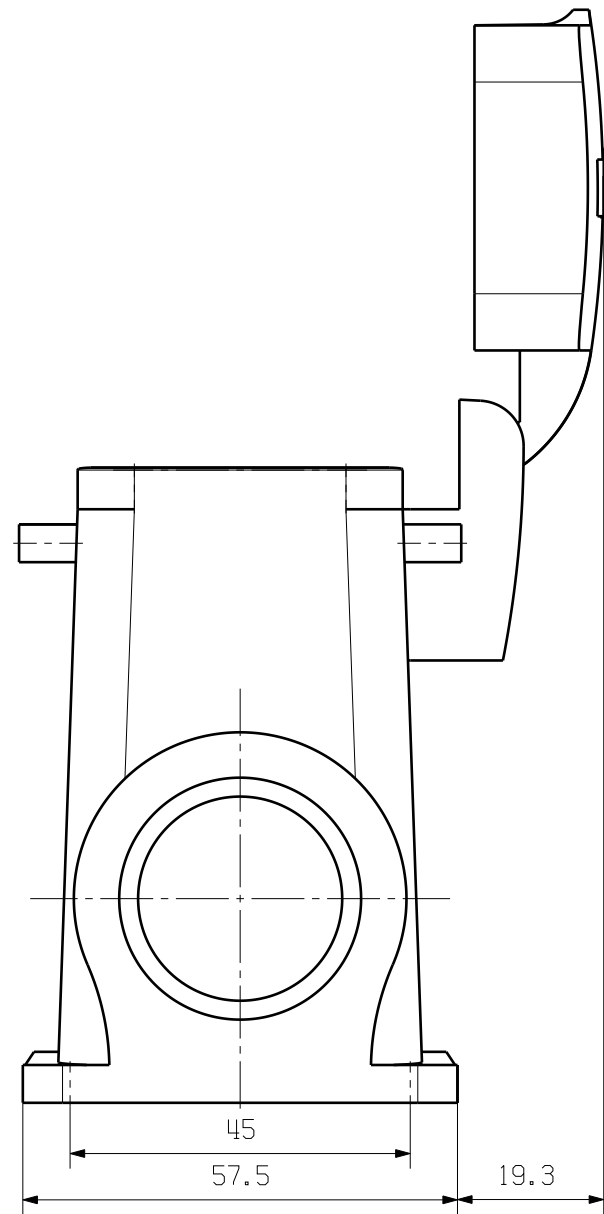

4	COVER	ALUMINIUM WITH POWDER COATING
3	SEALING	NBR
2	LOCKING BOLTS	STAINLESS STEEL
1	BASE HOUSING	ALUMINIUM WITH POWDER COATING
ROHSTOFF-NR. R.PART NO.	TYP PART NAME	WERKSTOFF MATERIAL

CAT.NO.: 1662280000