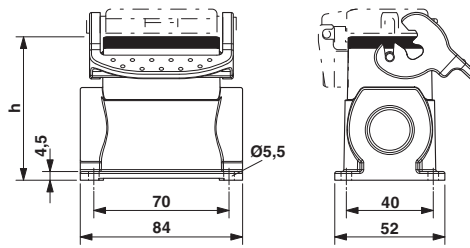

Dimensions

Height	74 mm
Width	57 mm
Length	84 mm

Ambient conditions

Degree of protection of housing (IP)	IP65 (When plugged in) IP54 (with closed protective cover)
Ambient temperature (operation)	-40 °C ... 125 °C

General

Note	For contact inserts HC-B6, BB10, DD24, M Tall housings for extra large wiring space
Size	B6
Housing type	Box mounting bases
Locking type	With single locking latch
No. of cable outlets	2
Cable exit	lateral
Screw connection	none
Type of the screw connection	2x Pg21
Protective cover	Yes
Housing material	Aluminum die-cast

Housing - HC-B 6-SMLD-74/O2PG21 - 1678172

Technical data

General

Housing surface material	Powder-coated, gray
Seal material	NBR
Material lock	Stainless steel, handle: PA
Material grip body interlock	PA
Material, protective cover	Polyamide
Assembly instructions	For half and full screw connections

Drawings

Dimensional drawing

Dimensional drawing; h = 74 mm, a = 45 mm, b = 57 mm

Classifications

eCl@ss

eCl@ss 4.0	27140816
eCl@ss 4.1	27140816
eCl@ss 5.0	27143424
eCl@ss 5.1	27143424
eCl@ss 6.0	27143424
eCl@ss 7.0	27440209
eCl@ss 8.0	27440202
eCl@ss 9.0	27440202