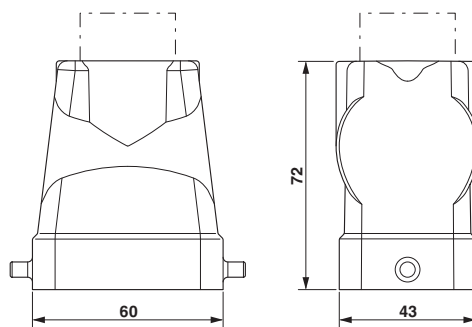

HEAVYCON B6 sleeve housing, for single locking latch, height: 72 mm, with 1 x Pg21 gland, straight cable outlet

Key Commercial Data

Packing unit	10 STK
GTIN	
GTIN	4046356695138

Technical data

Dimensions

Height	72 mm
Width	43 mm
Length	60 mm

Ambient conditions

Degree of protection of housing (IP)	IP65
Ambient temperature (operation)	-40 °C ... 125 °C

General

Note	For contact inserts HC-B6, BB10, DD24, M
Size	B6
Housing type	Sleeve housing
Locking type	for single locking latch
No. of cable outlets	1
Cable outlet	straight
Screw connection	none
Type of the screw connection	1x Pg21
Housing material	Aluminum die-cast
Housing surface material	Powder-coated, gray

Drawings

Schematic diagram

Dimensional drawing

Dimensional drawing

Approvals

Approvals

Approvals

EAC