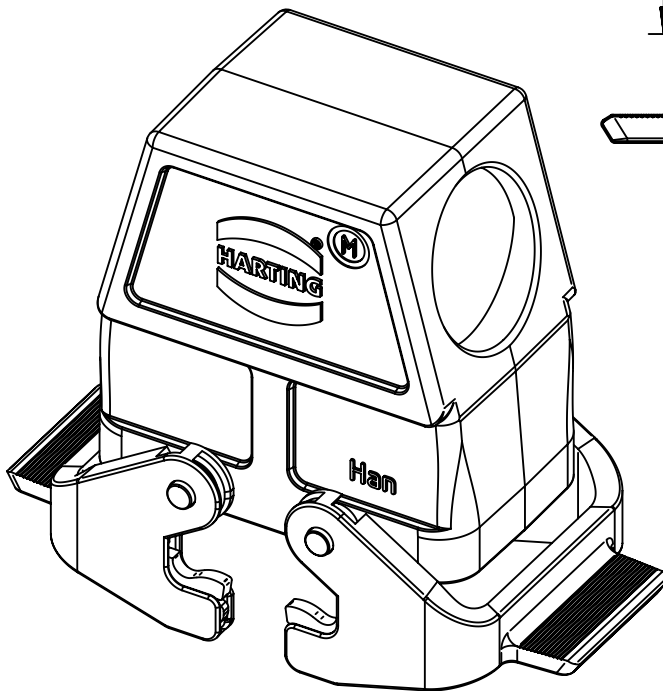

1 2 3 4 5 6

A  
B  
C  
D

	All Dimensions in mm Original Size DIN A4		Scale 1:1	Free size tol.		Ref.
						Sub.
	All rights reserved		Created by SCHULZI	Inspected by BERGHORN	Standardisation TIEMANNA	Date 2014-07-21
	Department EL PD - DE		Title Han B Hood Side Entry HC 2 Levers M32			State Final Release
HARTING Electric GmbH & Co. KG D-32339 Espelkamp			Type TB	Number 19 30 010 0537		Doc-Key / ECM-Nr. 100232868/UGD/004/A 500000061817
					Rev. A	Page 1/1