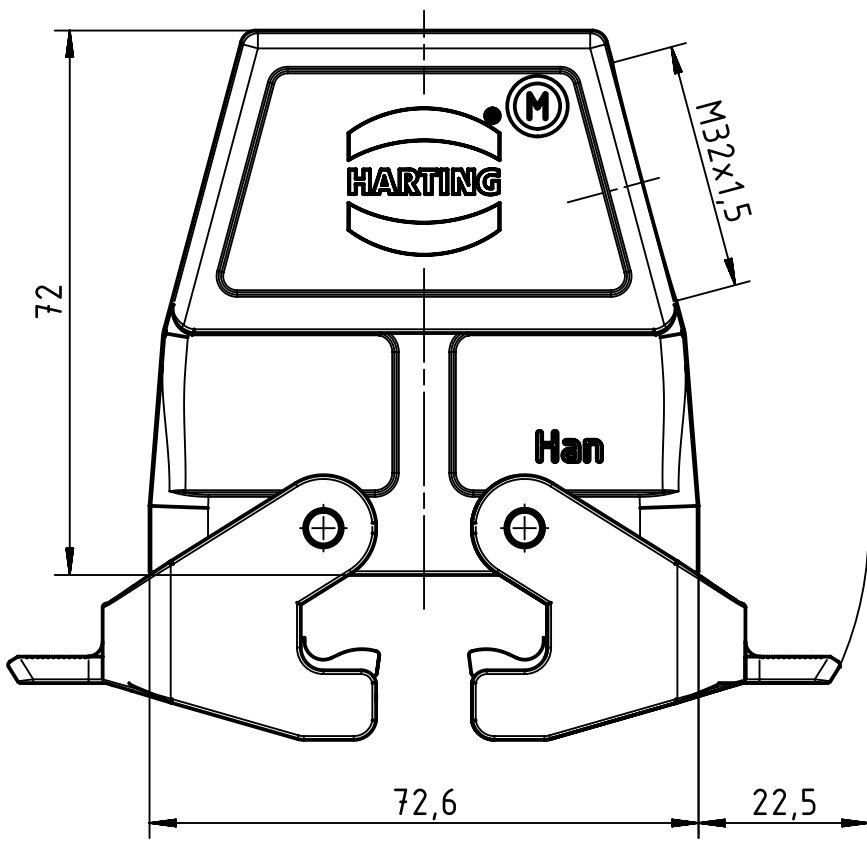

1 2 3 4 5 6

A  
B  
C  
D

	All Dimensions in mm Original Size DIN A4		Scale 1:1	Free size tol.		Ref.
						Sub.
	All rights reserved		Created by SCHULZI	Inspected by BERGHORN	Standardisation TIEMANNA	Date 2014-07-21
	Department EL PD - DE		Title Han B Hood Side Entry HC 2 Levers M32			State Final Release
HARTING Electric GmbH & Co. KG D-32339 Espelkamp			Type TB	Number 19 30 010 0537		Doc-Key / ECM-Nr. 100232868/UGD/004/A 500000061817
					Rev. A	Page 1/1