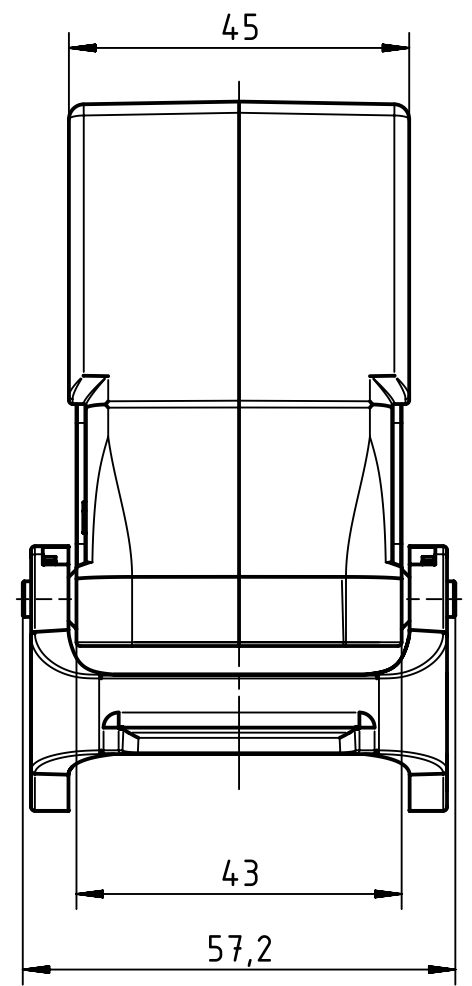

1 2 3 4 5 6

A  
B  
C  
D

	All Dimensions in mm Original Size DIN A4		Scale 1:1	Free size tol.		Ref.
						Sub.
	All rights reserved		Created by SCHULZI	Inspected by BERGHORN	Standardisation TIEMANNA	Date 2014-07-21
	Department EL PD - DE		Title Han B Hood Side Entry HC 2 Levers M32			State Final Release
HARTING Electric GmbH & Co. KG D-32339 Espelkamp			Type TB	Number 19 30 010 0537		Doc-Key / ECM-Nr. 100232868/UGD/004/A 500000061817
					Rev. A	Page 1/1