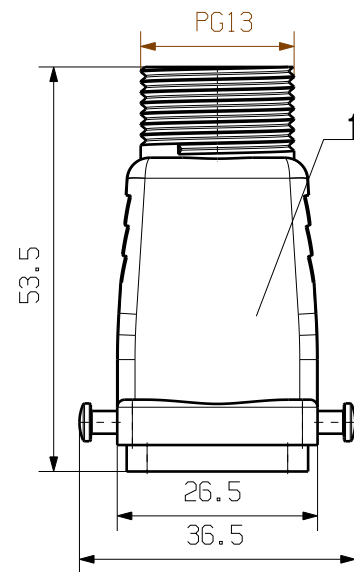

MASSE OHNE TOLERANZ SIND KEINE PRUEFMASSE
 DIMS. WITHOUT TOLERANCE ARE NOT CONTROL DIMS.

1	BULKHEAD HOUSING	ALUMINIUM POWDER COATING
ROHSTOFF-NR. R.PART NO.	TYP PART NAME	WERKSTOFF MATERIAL

CAT.NO.: 1900330000

MAX. NRN./NOS. ? 		Weidmüller		DRAWING NO.	ISSUE NO.
MODIFICATION		DATE	NAME	HDC 04A ELU 1PG13G EINSCHRAUBGEHAEUSE SCREW-IN HOUSING	
		DRAWN 22.11.2005	YANG_A		
SCALE: 1/1		RESPONSIBLE			
SUPERSEDES:		CHECKED 30.11.2005	ZHANG_T		
SUPERSEDED BY:		APPROVED		PRODUCT FILE:	