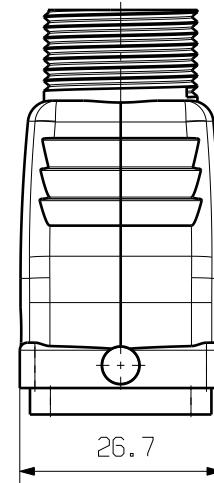

MASSE OHNE TOLERANZ SIND KEINE PRUEFMASSE
 DIMS. WITHOUT TOLERANCE ARE NOT CONTROL DIMS.

1	BULKHEAD HOUSING	ALUMINIUM POWDER COATING
ROHSTOFF-NR. R.PART NO.	TYP PART NAME	WERKSTOFF MATERIAL

CAT.NO.: 1900330000

MAX. NRN./NOS. ? 		Weidmüller		DRAWING NO.	ISSUE NO.
MODIFICATION		DATE	NAME	HDC 04A ELU 1PG13G EINSCHRAUBGEHAEUSE SCREW-IN HOUSING	
		DRAWN 22.11.2005	YANG_A		
SCALE: 1/1		RESPONSIBLE			
SUPERSEDES:		CHECKED 30.11.2005	ZHANG_T		
SUPERSEDED BY:		APPROVED		PRODUCT FILE:	