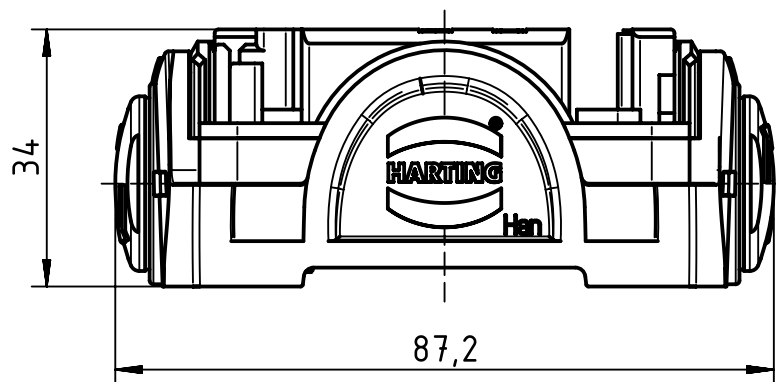

1 2 3 4 5 6

A

B

C

D

 All Dimensions in mm Original Size DIN A4	Scale	Free size tol.			Ref.
	1:1				Sub.
 All rights reserved Department EL PD - DE	Created by	Inspected by	Standardisation	Date	State
	FINKEV	NICHTERLEIN	TIEMANNA	2016-07-01	Final Release
HARTING Electric GmbH & Co. KG D-32339 Espelkamp	Title				Doc-Key / ECM-Nr.
	Han-Yellock 30 carrier hood button slot				100186168/UGD/005/D 500000106111
Type		Number		Rev.	Page
TB		11 12 300 0110		D	1/1