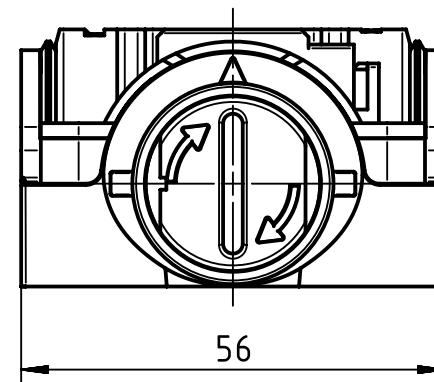

1 2 3 4 5 6

A

B

C

D

 All Dimensions in mm Original Size DIN A4	Scale	Free size tol.			Ref.
	1:1				Sub.
 All rights reserved Department EL PD - DE	Created by	Inspected by	Standardisation	Date	State
	FINKEV	NICHTERLEIN	TIEMANNA	2016-07-01	Final Release
HARTING Electric GmbH & Co. KG D-32339 Espelkamp	Title				Doc-Key / ECM-Nr.
	Han-Yellock 30 carrier hood button slot				100186168/UGD/005/D 500000106111
Type		Number		Rev.	Page
TB		11 12 300 0110		D	1/1