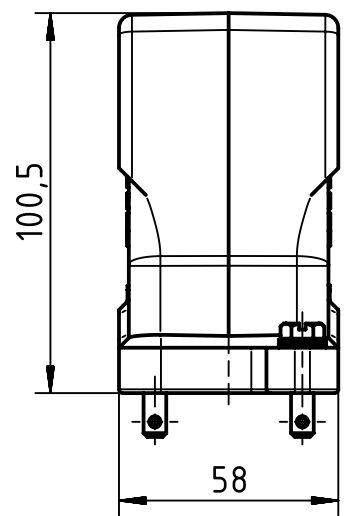

1 2 3 4 5 6

A

B

C

D

	All Dimensions in mm Original Size DIN A4		Scale 1:2	Free size tol.		Ref.
			Created by RULLKOETTER	Inspected by SCHNIEDER	Standardisation TIEMANNA	Date 2014-02-17
All rights reserved Department EL PD - DE		Title Han 6HPR HSE-Pg21-Toggle lock			State Final Release	
HARTING Electric GmbH & Co. KG D-32339 Espelkamp		Type TB			Number 09 40 006 0502	
					Doc-Key / ECM-Nr. 100208626/UGD/004/A 500000071789	Rev. A
					Page 1/1	