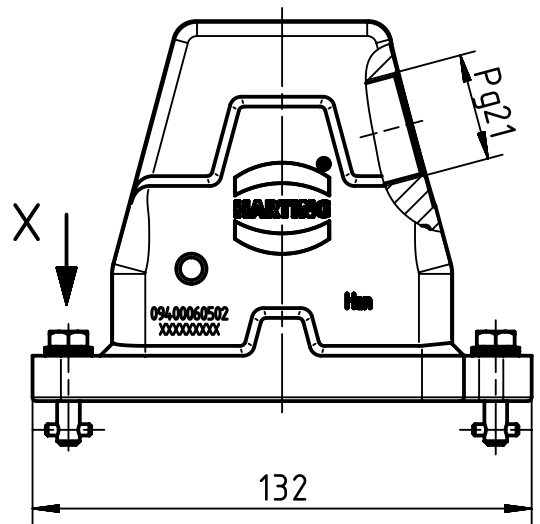

1 2 3 4 5 6

A

B

C

D

	All Dimensions in mm Original Size DIN A4		Scale 1:2	Free size tol.		Ref.
			Created by RULLKOETTER	Inspected by SCHNIEDER	Standardisation TIEMANNA	Date 2014-02-17
All rights reserved Department EL PD - DE		Title Han 6HPR HSE-Pg21-Toggle lock			State Final Release	
HARTING Electric GmbH & Co. KG D-32339 Espelkamp		Type TB			Number 09 40 006 0502	
					Doc-Key / ECM-Nr. 100208626/UGD/004/A 500000071789	Rev. A
					Page 1/1	