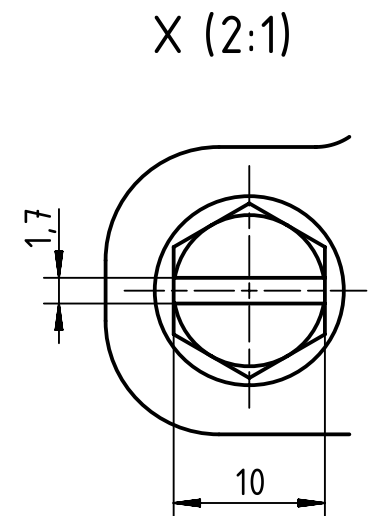

1 2 3 4 5 6

A

B

C

D

	All Dimensions in mm Original Size DIN A4		Scale 1:2	Free size tol.		Ref.
			Created by RULLKOETTER	Inspected by SCHNIEDER	Standardisation TIEMANNA	Date 2014-02-17
All rights reserved Department EL PD - DE		Title Han 6HPR HSE-Pg21-Toggle lock			State Final Release	
HARTING Electric GmbH & Co. KG D-32339 Espelkamp		Type TB			Number 09 40 006 0502	
					Doc-Key / ECM-Nr. 100208626/UGD/004/A 500000071789	Rev. A
					Page 1/1	