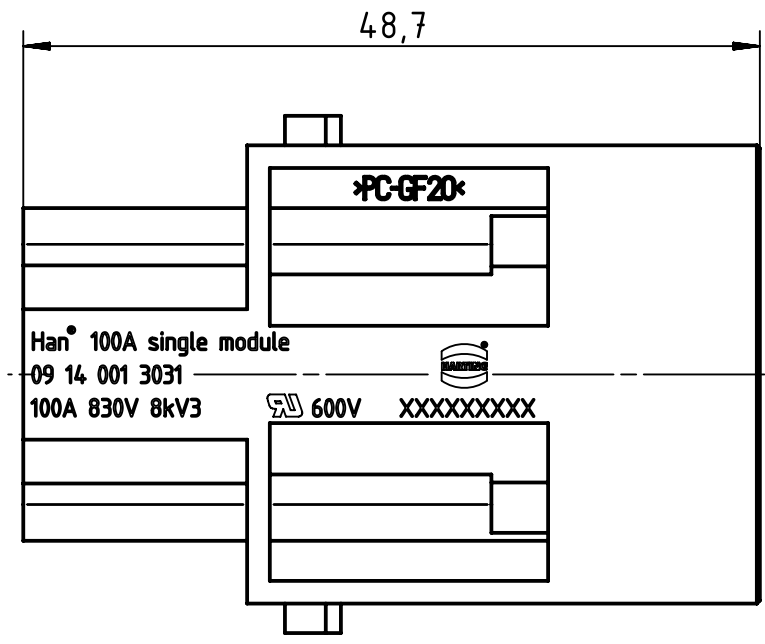

1 2 3 4 5 6

A  
B  
C  
D

	All Dimensions in mm Original Size DIN A4		Scale 2:1	Free size tol.		Ref.
			Created by SCHULZI	Inspected by BERGHORN	Standardisation SCHMIDTM	Sub.
All rights reserved Department EL PD - DE		Title Han 100A single module, male		Date 2014-02-18	State Final Release	
HARTING Electric GmbH & Co. KG D-32339 Espelkamp		Type TB		Number 09 14 001 3031		Doc-Key / ECM-Nr. 100569006/UGD/000/A 500000071813
					Rev. A	Page 1/1