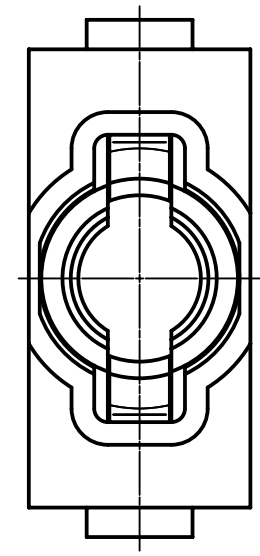

1 2 3 4 5 6

A  
B  
C  
D

	All Dimensions in mm Original Size DIN A4		Scale 2:1	Free size tol.		Ref.
			Created by SCHULZI	Inspected by BERGHORN	Standardisation SCHMIDTM	Sub.
All rights reserved Department EL PD - DE		Title Han 100A single module, male		Date 2014-02-18	State Final Release	
HARTING Electric GmbH & Co. KG D-32339 Espelkamp		Type TB		Number 09 14 001 3031		Doc-Key / ECM-Nr. 100569006/UGD/000/A 500000071813
					Rev. A	Page 1/1