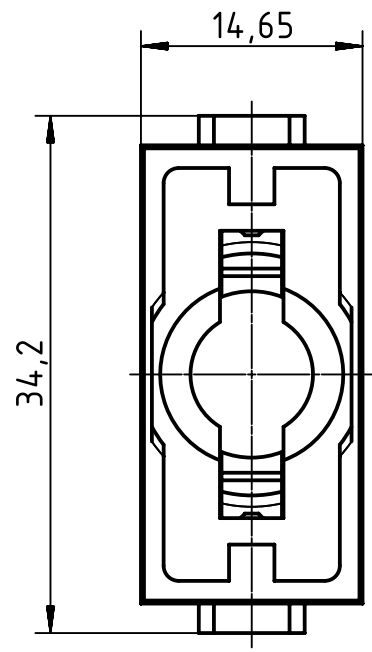

1 2 3 4 5 6

A  
B  
C  
D

	All Dimensions in mm Original Size DIN A4		Scale 2:1	Free size tol.		Ref.
			Created by SCHULZI	Inspected by BERGHORN	Standardisation SCHMIDTM	Sub.
All rights reserved Department EL PD - DE		Title Han 100A single module, male		Date 2014-02-18	State Final Release	
HARTING Electric GmbH & Co. KG D-32339 Espelkamp		Type TB		Number 09 14 001 3031		Doc-Key / ECM-Nr. 100569006/UGD/000/A 500000071813
					Rev. A	Page 1/1